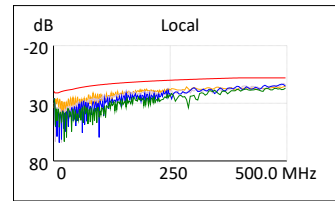

Wiremap: Pass

	Value	Limit	Margin
Length (m):	19.1	90.0	70.9
Cable NVP:	68.0	-	-
Propagation Delay (ns):	99.0	498.0	399.0
Delay Skew (ns):	6.0	44.0	38.0
DC Loop Resistance (Ohms):	12.09	21.00	8.91

Wiremap: T568B

Insertion Loss: Pass

	Worst Margin:	Worst Value:
Local:	Local:	
Pair:	12	36
Value (dB):	0.6	8.6
Limit (dB):	3.0	43.6
Margin (dB):	2.4	35.0
Frequency (MHz):	1.75	497.00

Return Loss: Pass

	Worst Margin:		Worst Value:	
	Local:	Remote:	Local:	Remote:
Pair:	36	45	36	45
Value (dB):	12.8	18.8	12.8	16.7
Limit (dB):	8.0	10.1	8.0	8.0
Margin (dB):	4.8	8.7	4.8	8.7
Frequency (MHz):	493.00	246.00	493.00	413.00