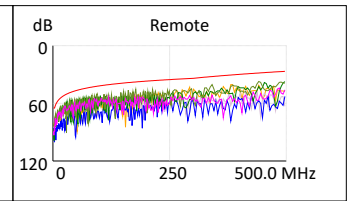

Insertion Loss: Pass

	Worst Margin:	Worst Value:
Local:	Local:	
Pair:	12	36
Value (dB):	0.6	8.6
Limit (dB):	3.0	43.6
Margin (dB):	2.4	35.0
Frequency (MHz):	1.75	497.00

Return Loss: Pass

	Worst Margin:		Worst Value:	
	Local:	Remote:	Local:	Remote:
Pair:	36	45	36	45
Value (dB):	12.8	18.8	12.8	16.7
Limit (dB):	8.0	10.1	8.0	8.0
Margin (dB):	4.8	8.7	4.8	8.7
Frequency (MHz):	493.00	246.00	493.00	413.00

NEXT: Pass*

	Worst Margin:		Worst Value:	
	Local:	Remote:	Local:	Remote:
Pair:	36-45	36-78	36-45	36-45
Value (dB):	27.2	45.3	27.2	36.4
Limit (dB):	26.9	37.8	26.9	26.7
Margin (dB):	0.3	7.5	0.3	9.7
Frequency (MHz):	493.00	177.00	493.00	498.00