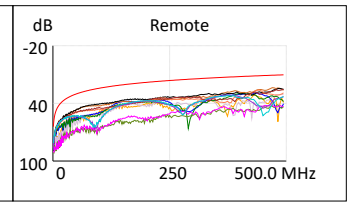

ACR-F: Pass

	Worst Margin:		Worst Value:	
	Local:	Remote:	Local:	Remote:
Pair:	45-36	36-45	45-36	36-45
Value (dB):	23.5	23.7	23.5	23.7
Limit (dB):	10.7	10.7	10.7	10.7
Margin (dB):	12.8	13.0	12.8	13.0
Frequency (MHz):	470.00	470.00	470.00	470.00