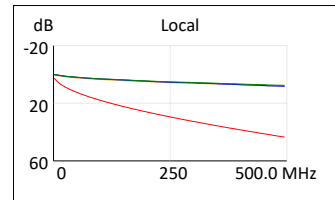

Wiremap: Pass

	Value	Limit	Margin
Length (m):	19.1	90.0	70.9
Cable NVP:	68.0	-	-
Propagation Delay (ns):	99.0	498.0	399.0
Delay Skew (ns):	6.0	44.0	38.0
DC Loop Resistance (Ohms):	12.09	21.00	8.91

Wiremap: T568B

Insertion Loss: Pass

	Worst Margin:	Worst Value:
Local:	Local:	
Pair:	12	36
Value (dB):	0.6	8.6
Limit (dB):	3.0	43.6
Margin (dB):	2.4	35.0
Frequency (MHz):	1.75	497.00

Return Loss: Pass

	Worst Margin:		Worst Value:	
	Local:	Remote:	Local:	Remote:
Pair:	36	45	36	45
Value (dB):	12.8	18.8	12.8	16.7
Limit (dB):	8.0	10.1	8.0	8.0
Margin (dB):	4.8	8.7	4.8	8.7
Frequency (MHz):	493.00	246.00	493.00	413.00