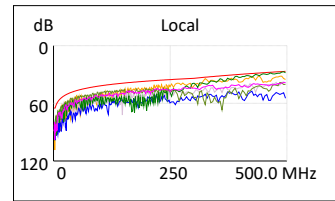

Insertion Loss: Pass

	Worst Margin:	Worst Value:
Local:	Local:	
Pair:	12	36
Value (dB):	0.6	8.6
Limit (dB):	3.0	43.6
Margin (dB):	2.4	35.0
Frequency (MHz):	1.75	497.00

Return Loss: Pass

	Worst Margin:		Worst Value:	
	Local:	Remote:	Local:	Remote:
Pair:	36	45	36	45
Value (dB):	12.8	18.8	12.8	16.7
Limit (dB):	8.0	10.1	8.0	8.0
Margin (dB):	4.8	8.7	4.8	8.7
Frequency (MHz):	493.00	246.00	493.00	413.00

NEXT: Pass*

	Worst Margin:		Worst Value:	
	Local:	Remote:	Local:	Remote:
Pair:	36-45	36-78	36-45	36-45
Value (dB):	27.2	45.3	27.2	36.4
Limit (dB):	26.9	37.8	26.9	26.7
Margin (dB):	0.3	7.5	0.3	9.7
Frequency (MHz):	493.00	177.00	493.00	498.00