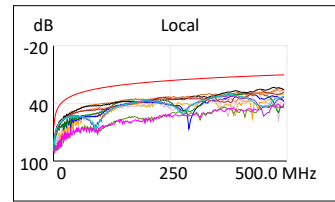

ACR-F: Pass

	Worst Margin:		Worst Value:	
	Local:	Remote:	Local:	Remote:
Pair:	45-36	36-45	45-36	36-45
Value (dB):	23.5	23.7	23.5	23.7
Limit (dB):	10.7	10.7	10.7	10.7
Margin (dB):	12.8	13.0	12.8	13.0
Frequency (MHz):	470.00	470.00	470.00	470.00