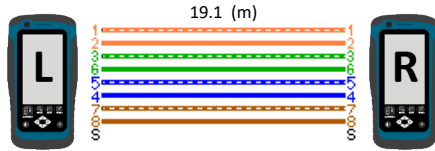

Wiremap: Pass

	Value	Limit	Margin
Length (m):	19.1	90.0	70.9
Cable NVP:	68.0	-	-
Propagation Delay (ns):	99.0	498.0	399.0
Delay Skew (ns):	6.0	44.0	38.0
DC Loop Resistance (Ohms):	12.09	21.00	8.91

Wiremap: T568B