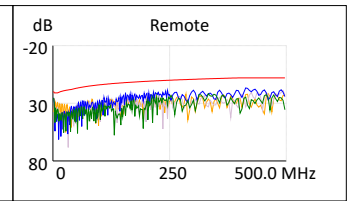

Copper Certification Report

Pass*

Cable Label: AP-31/A/ Port 23

Date & Time: 07-02-2020 11:32:20 AM Site: LIRR-Hillside Facility Building 2 4th
Limit Type: TIA - Cat 6A Permanent Link Building:
Cable Name: CAT 6A UTP Floor:
Cable Manufacturer: Generic UTP Room:
Connector Name: RJ45 Jack CAT6a unshielded Rack:
Connector Manufacturer: Panduit Panel:

Device Name: Wx-4500 Operator Name: Broadband Connect LLC
Local Device S/No.: sw20302501 Remote Device S/No.: sw20302502
Local Adapter Type: Cat 6A Link Remote Adapter Type: Cat 6A Link
Local Adapter S/No.: pa0210-2502 Remote Adapter S/No.: pa0210-2501
Local Calibration Date: 08-10-2019 Remote Calibration Date: 08-10-2019
Device Firmware Version: 8.1 Reporting Software Version: Build_#1526_9.0_2021-05-11_16-15-05

Wiremap: Pass

	Value	Limit	Margin
Length (m):	19.1	90.0	70.9
Cable NVP:	68.0	-	-
Propagation Delay (ns):	99.0	498.0	399.0
Delay Skew (ns):	6.0	44.0	38.0
DC Loop Resistance (Ohms):	12.09	21.00	8.91

Wiremap: T568B

Insertion Loss: Pass

	Worst Margin:	Worst Value:
Local:	Local:	
Pair:	12	36
Value (dB):	0.6	8.6
Limit (dB):	3.0	43.6
Margin (dB):	2.4	35.0
Frequency (MHz):	1.75	497.00

Return Loss: Pass

	Worst Margin:		Worst Value:	
	Local:	Remote:	Local:	Remote:
Pair:	36	45	36	45
Value (dB):	12.8	18.8	12.8	16.7
Limit (dB):	8.0	10.1	8.0	8.0
Margin (dB):	4.8	8.7	4.8	8.7
Frequency (MHz):	493.00	246.00	493.00	413.00

NEXT: Pass*

	Worst Margin:		Worst Value:	
	Local:	Remote:	Local:	Remote:
Pair:	36-45	36-78	36-45	36-45
Value (dB):	27.2	45.3	27.2	36.4
Limit (dB):	26.9	37.8	26.9	26.7
Margin (dB):	0.3	7.5	0.3	9.7
Frequency (MHz):	493.00	177.00	493.00	498.00

ACR-F: Pass